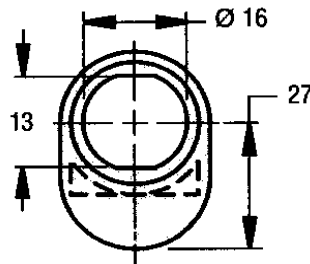

Pull Tab

- Finger grip tab for use with Small and Large Vise Action® Latches
- Small size is available in line with latched pawl and perpendicular to latched pawl
- Black nylon

Size	Part Number	
Vise Action® Compression Latch to use with	In line with latched pawl	Perpendicular to latched pawl
Small	E3-27-61	E3-27-62
Large	E3-27-1	

For Small Latches

In line with latched pawl

Perpendicular to latched

In line with latched pawl

For Large Latched

Perpendicular to latched