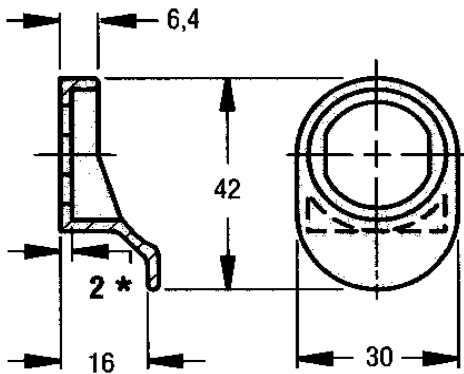

Pull Tab

- Finger grip tab for use with Small and Large Vise Action® Latches
- Small size is available in line with latched pawl and perpendicular to latched pawl
- Black nylon

Size	Part Number	
Vise Action® Compression Latch to use with	In line with latched pawl	Perpendicular to latched pawl
Small	E3-27-61	E3-27-62
Large	E3-27-1	

For Small Latches

In line with latched pawl

Perpendicular to latched

In line with latched pawl

For Large Latched

Perpendicular to latched