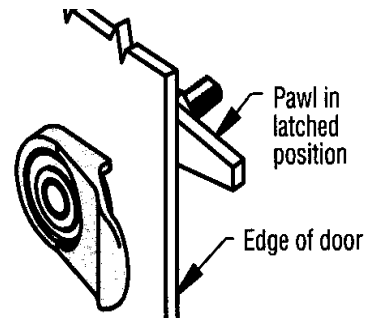

Pull Tab

- Finger grip tab for use with Small and Large Vise Action® Latches
- Small size is available in line with latched pawl and perpendicular to latched pawl
- Black nylon

Size	Part Number	
Vise Action® Compression Latch to use with	In line with latched pawl	Perpendicular to latched pawl
Small	E3-27-61	E3-27-62
Large	E3-27-1	

For Small Latches

In line with latched pawl

Perpendicular to latched

In line with latched pawl

For Large Latched

Perpendicular to latched