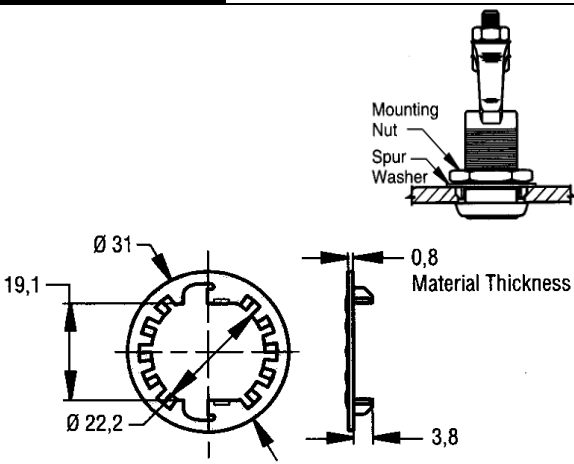

P/No: E3-77-102-31

southco®

southco®

Spur Washer

- For use with Large Vise Action® Latches
- Spur digs into softer materials when nut is tightened
- Washer's inside diameter orientates the latch housing
- Series 1050 hardened steel
- Zinc plate with chromate plus sealer

P/No: 90-6-875

Sealing Cover

- Select by latch's installation hole size
 - UL 94-HB flammability rating
 - Thermoplastic elastomer, black
- ▷ Cannot be use with knob or Handle styles

Latch installation Hole Size		Part Number
ØG	H	
16	13.5	90-1
22.5	19.6	90-3