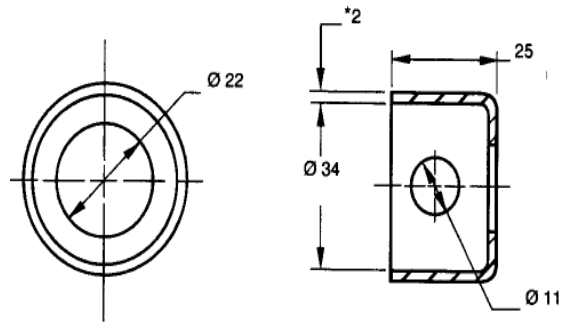

P/No: E3-77-101-31

Round Padlock Bracket

- For use with unassembled Large Vise Action® Latch (except knob & T-Handle)
 - Type 300 stainless steel
 - Black powder coating finish
- ▷ Does not accommodate pull tab or sealing cover accessories

P/No: E3-77-102-31

southco®

southco®

Spur Washer

- For use with Large Vise Action® Latches
- Spur digs into softer materials when nut is tightened
- Washer's inside diameter orientates the latch housing
- Series 1050 hardened steel
- Zinc plate with chromate plus sealer

P/No: 90-6-875

Sealing Cover

- Select by latch's installation hole size
 - UL 94-HB flammability rating
 - Thermoplastic elastomer, black
- ▷ Cannot be use with knob or Handle styles

Latch installation Hole Size		Part Number
ØG	H	
16	13.5	90-1
22.5	19.6	90-3