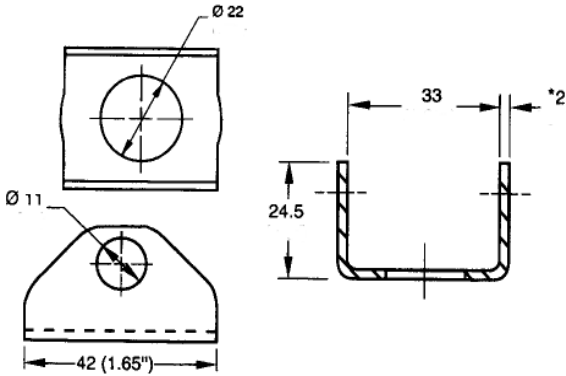

Padlock Bracket

- For use with Large Vise Action® Latch (except knob & T-Handle)
 - Type 300 stainless steel
 - Black powder coating finish
- ▷ Does not accommodate pull tab or sealing cover accessories

P/No: E3-77-101-31

Round Padlock Bracket

- For use with unassembled Large Vise Action® Latch (except knob & T-Handle)
 - Type 300 stainless steel
 - Black powder coating finish
- ▷ Does not accommodate pull tab or sealing cover accessories

P/No: E3-77-102-31

southco®

southco®

Spur Washer

- For use with Large Vise Action® Latches
- Spur digs into softer materials when nut is tightened
- Washer's inside diameter orientates the latch housing
- Series 1050 hardened steel
- Zinc plate with chromate plus sealer

P/No: 90-6-875

Sealing Cover

- Select by latch's installation hole size
 - UL 94-HB flammability rating
 - Thermoplastic elastomer, black
- ▷ Cannot be use with knob or Handle styles

Latch installation Hole Size		Part Number
ØG	H	
16	13.5	90-1
22.5	19.6	90-3