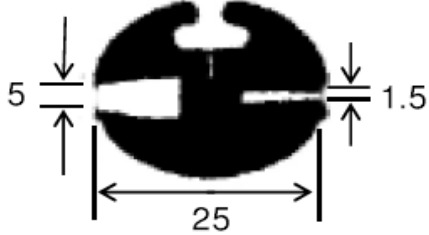

EDGE PROTECTION (RUBBER)

P/No: GH-209-0501
(Packaging: 100FT/Roll)

P/No: 209-0502
(Packaging: 100FT/Roll)

P/No: 209-0605
(Packaging: 100FT/Roll)

P/No: 209-0606
(Packaging: 100FT/Roll)

P/No: 209-0608
(Packaging: 100FT/Roll)

P/No: 209-0609
(Packaging: 100FT/Roll)