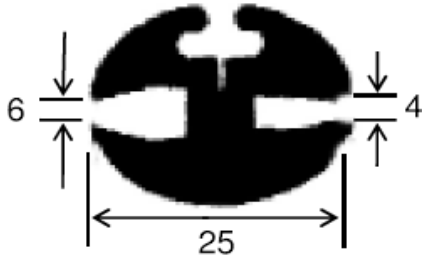

EDGE PROTECTION (RUBBER)

P/No: GH-209-0501
(Packaging: 100FT/Roll)

P/No: 209-0502
(Packaging: 100FT/Roll)

P/No: 209-0605
(Packaging: 100FT/Roll)

P/No: 209-0606
(Packaging: 100FT/Roll)

P/No: 209-0608
(Packaging: 100FT/Roll)

P/No: 209-0609
(Packaging: 100FT/Roll)