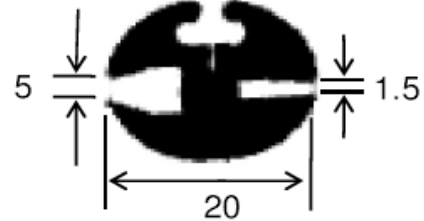

EDGE PROTECTION (RUBBER)

P/No: GH-209-0501
(Packaging: 100FT/Roll)

P/No: 209-0502
(Packaging: 100FT/Roll)

P/No: 209-0605
(Packaging: 100FT/Roll)

P/No: 209-0606
(Packaging: 100FT/Roll)

P/No: 209-0608
(Packaging: 100FT/Roll)

P/No: 209-0609
(Packaging: 100FT/Roll)