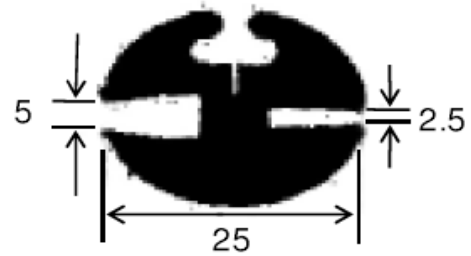

EDGE PROTECTION (RUBBER)

P/No: GH-209-0501
(Packaging: 100FT/Roll)

P/No: 209-0502
(Packaging: 100FT/Roll)

P/No: 209-0605
(Packaging: 100FT/Roll)

P/No: 209-0606
(Packaging: 100FT/Roll)

P/No: 209-0608
(Packaging: 100FT/Roll)

P/No: 209-0609
(Packaging: 100FT/Roll)