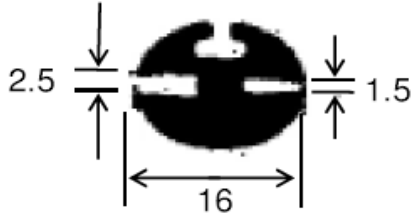

EDGE PROTECTION (RUBBER)

P/No: GH-209-0501
(Packaging: 100FT/Roll)

P/No: 209-0502
(Packaging: 100FT/Roll)

P/No: 209-0605
(Packaging: 100FT/Roll)

P/No: 209-0606
(Packaging: 100FT/Roll)

P/No: 209-0608
(Packaging: 100FT/Roll)

P/No: 209-0609
(Packaging: 100FT/Roll)