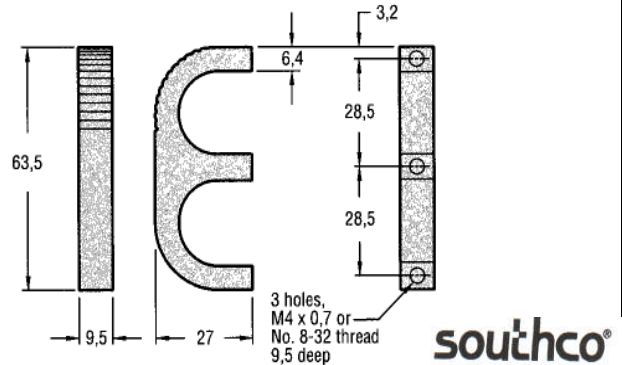

Surface Mount Finger Pull - Small

- Lightweight
- Easy installation
- Type 6063 Aluminium construction
- Blind mount
- Metric or imperial thread series
- Silver powder coated, black coated or clear anodized finish

Surface Mount Finger Pull - Medium

- Lightweight
- Easy installation
- Type 6063 Aluminium construction
- Blind mount
- Metric or imperial thread series
- Silver powder coated, black coated or clear anodized finish

Surface Mount Finger Pull - Large

- Lightweight
- Easy installation
- Type 6063 Aluminium construction
- Blind mount
- Metric or imperial thread series
- Silver powder coated, black coated or clear anodized finish

Surface Mount Finger Pull - Extra Large

- Lightweight
- Easy installation
- Type 6063 Aluminium construction
- Blind mount
- Metric or imperial thread series
- Silver powder coated, black coated or clear anodized finish