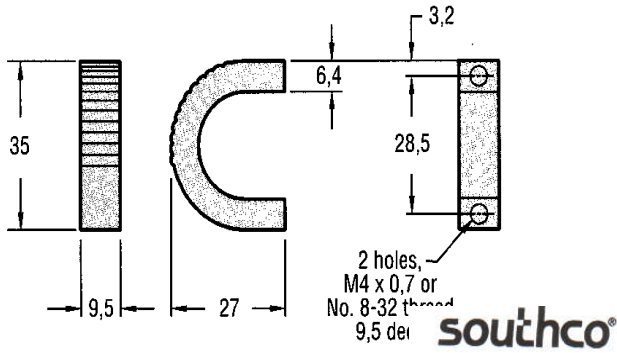

Surface Mount Finger Pull - Small

- Lightweight
- Easy installation
- Type 6063 Aluminium construction
- Blind mount
- Metric or imperial thread series
- Silver powder coated, black coated or clear anodized finish

Surface Mount Finger Pull - Medium

- Lightweight
- Easy installation
- Type 6063 Aluminium construction
- Blind mount
- Metric or imperial thread series
- Silver powder coated, black coated or clear anodized finish

Surface Mount Finger Pull - Large

- Lightweight
- Easy installation
- Type 6063 Aluminium construction
- Blind mount
- Metric or imperial thread series
- Silver powder coated, black coated or clear anodized finish

Surface Mount Finger Pull - Extra Large

- Lightweight
- Easy installation
- Type 6063 Aluminium construction
- Blind mount
- Metric or imperial thread series
- Silver powder coated, black coated or clear anodized finish