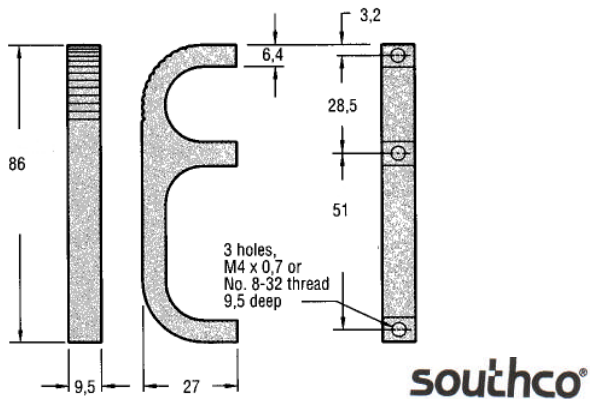

Thread Series	Part Number		
	Silver Coated Coated	Black Coated	Clear Anodized
Imperial	B4-10-103-75	B4-10-103-12	B4-10-103-11
Metric	B4-50-103-75	B4-50-103-12	B4-50-103-11

Thread Series	Part Number		
	Silver Coated Coated	Black Coated	Clear Anodized
Imperial	B4-10-203-75	B4-10-203-12	B4-10-203-11
Metric	B4-50-203-75	B4-50-203-12	B4-50-203-11

Surface Mount Finger Pull - Large

- Lightweight
- Easy installation
- Type 6063 Aluminium construction
- Blind mount
- Metric or imperial thread series
- Silver powder coated, black coated or clear anodized finish

Surface Mount Finger Pull - Extra Large

- Lightweight
- Easy installation
- Type 6063 Aluminium construction
- Blind mount
- Metric or imperial thread series
- Silver powder coated, black coated or clear anodized finish