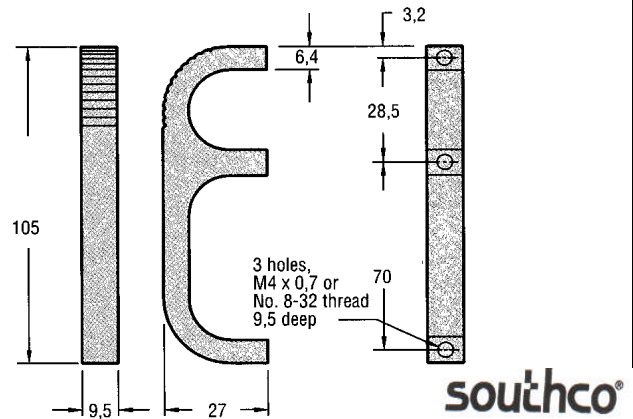

Thread Series	Part Number		
	Silver Coated Coated	Black Coated	Clear Anodized
Imperial	B4-10-103-75	B4-10-103-12	B4-10-103-11
Metric	B4-50-103-75	B4-50-103-12	B4-50-103-11

Thread Series	Part Number		
	Silver Coated Coated	Black Coated	Clear Anodized
Imperial	B4-10-203-75	B4-10-203-12	B4-10-203-11
Metric	B4-50-203-75	B4-50-203-12	B4-50-203-11

Surface Mount Finger Pull - Large

- Lightweight
- Easy installation
- Type 6063 Aluminium construction
- Blind mount
- Metric or imperial thread series
- Silver powder coated, black coated or clear anodized finish

Surface Mount Finger Pull - Extra Large

- Lightweight
- Easy installation
- Type 6063 Aluminium construction
- Blind mount
- Metric or imperial thread series
- Silver powder coated, black coated or clear anodized finish