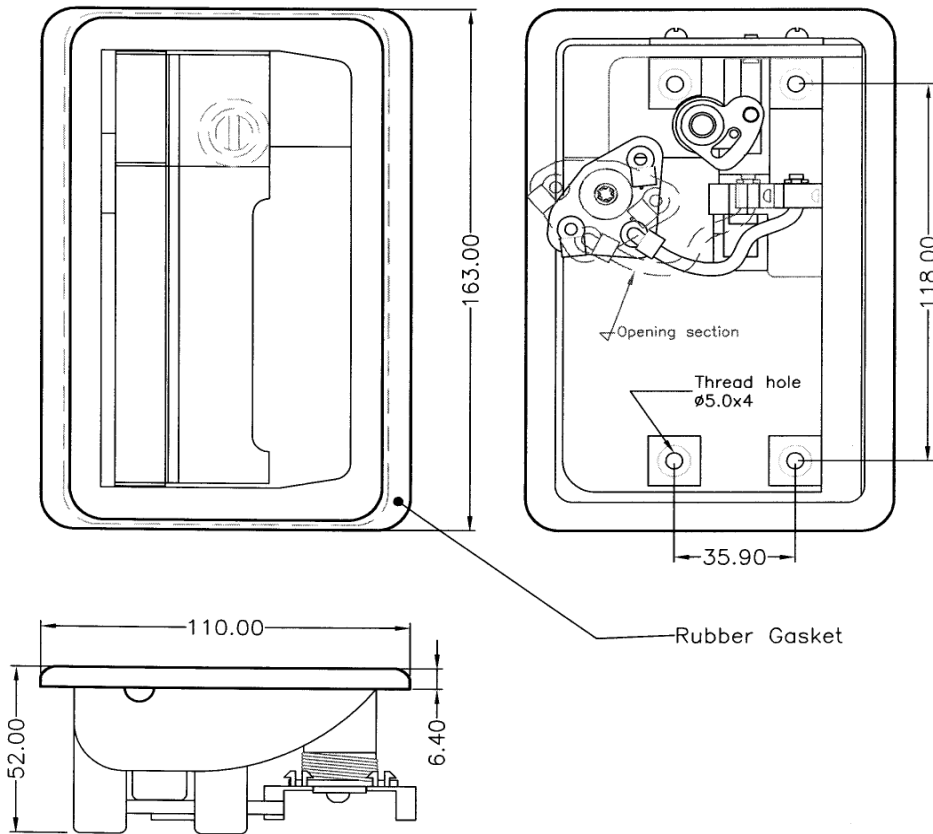

SAB-002-L

SAB-002-R

KKM-02-023 Latch

## Latch Specification

FRONT VIEW

REAR VIEW

SIDE VIEW

Description	Part Number	Finish	Remark
Latch	<b>KKM-02-023</b>	Powder Coated	Black colour
Accessories	<b>SAB-002-L / SAB-002-R</b>	Zinc plated	LH or RH Application